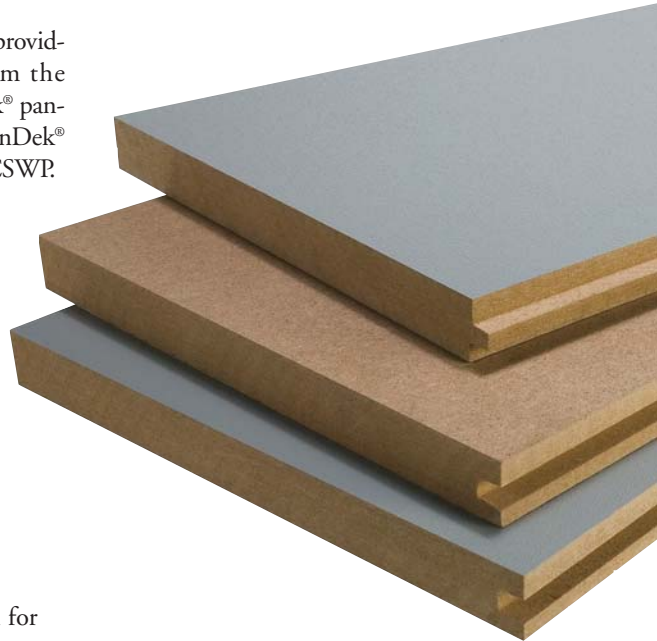

ResinDek® MD

ResinDek® MD Product Description

ResinDek® MD is a medium duty, mezzanine flooring panel that provides a durable showcase appearance that is easy to maintain for years. Supporting live and dead pallet jack loads up to 3,000 lbs. ResinDek MD is the industry solution for these heavy loading conditions. With an unmatched seven-year warranty you can rest assured that your floor will be a showcase for years to come.

All ResinDek® panels are made with specially sorted and processed wood fibers, customized formaldehyde free resins, and a wax emulsifier. The ingredients are combined and compressed under extremely high pressure and temperature, resulting in a panel with superior physical properties that are especially designed and built to withstand heavy rolling cart and pallet jack loads.

ResinDek MD Specifications

Mezzanine Floor Panels shall be ResinDek® MD as manufactured by Cornerstone Specialty Wood Products, LLC (CSWP).

ResinDek® MD shall be .75" in thickness and capable of supporting live and dead loads up to 3,000 lbs. ResinDek® MD shall have a Gray Diamond Seal® Finish as provided by

CSWP. A seven-year warranty shall be provided and passed to the end user from the manufacturer. Installation of ResinDek® panels shall be in accordance with the ResinDek® Installation Instructions provided by CSWP.

ResinDek Options

- Diamond Seal® finish clear or gray
- E.S.D.
- Invisi-Loc® Underside Fasteners
- Collated Screws
- Custom T & G Configurations
- LEED® Credits can contribute towards LEED qualified buildings
- Up to 4' x 10' T&G 4E Available

ResinDek Services