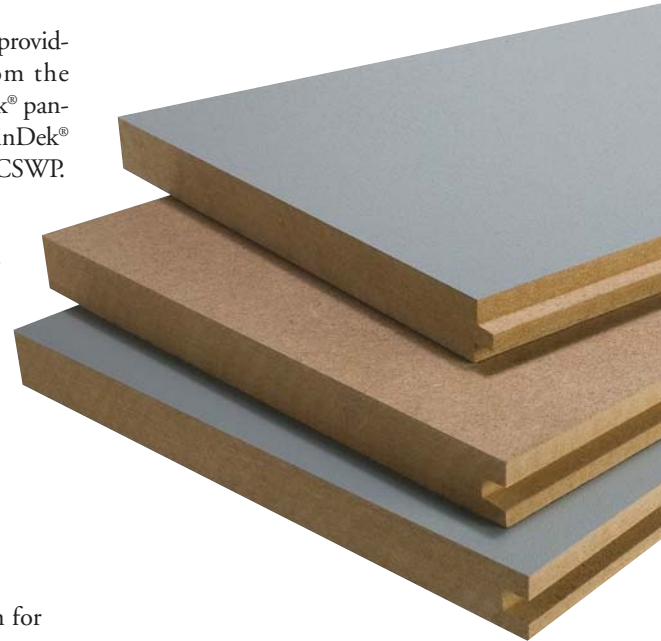

ResinDek HD Specifications

Mezzanine Floor Panels shall be ResinDek® HD as manufactured by Cornerstone Specialty Wood Products, LLC (CSWP).

ResinDek® HD shall be .75" in thickness and capable of supporting live and dead loads up to 4,500 lbs. ResinDek® HD shall have a Gray Diamond Seal® Finish as provided by

CSWP. A seven-year warranty shall be provided and passed to the end user from the manufacturer. Installation of ResinDek® panels shall be in accordance with the ResinDek® Installation Instructions provided by CSWP.

ResinDek Options

- Diamond Seal® finish clear or gray
- E.S.D.
- Invisi-Loc® Underside Fasteners
- Collated Screws
- Custom T & G Configurations
- LEED® Credits can contribute towards LEED qualified buildings
- Up to 4' x 10' T&G 4E Available

ResinDek Services

- Detailed CAD Layout Drawings
- Assistance with LEED information for ResinDek
- Jobsite Installation Visits
- Comprehensive Sample Kits
- Industries Served Information
- Cut to Size Custom Panels Available

For detailed ResinDek® HD Master Specifications please visit www.resin-dek.com, email info@resin-dek.com, or call CSWP 1-888-755-3048.